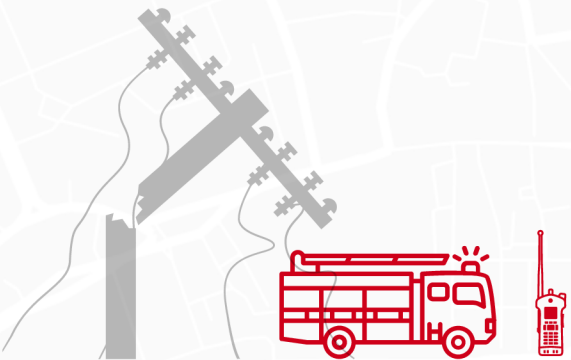

DEPLOYMENT WITH A BCC-NANO

COMMAND POST

- FRONTLINE TALK GROUP
 - COMMAND TALK GROUP
- 
- A set of icons representing different roles: a police officer, a firefighter, a paramedic, a police officer, and a person wearing a headset.